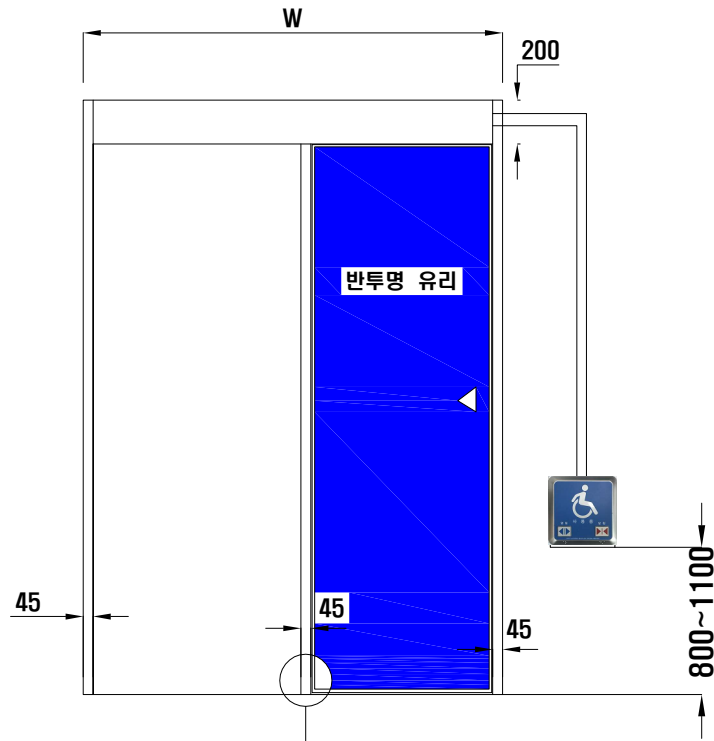

ELEVATION SECTION

(Floor Guide Installtion Location)