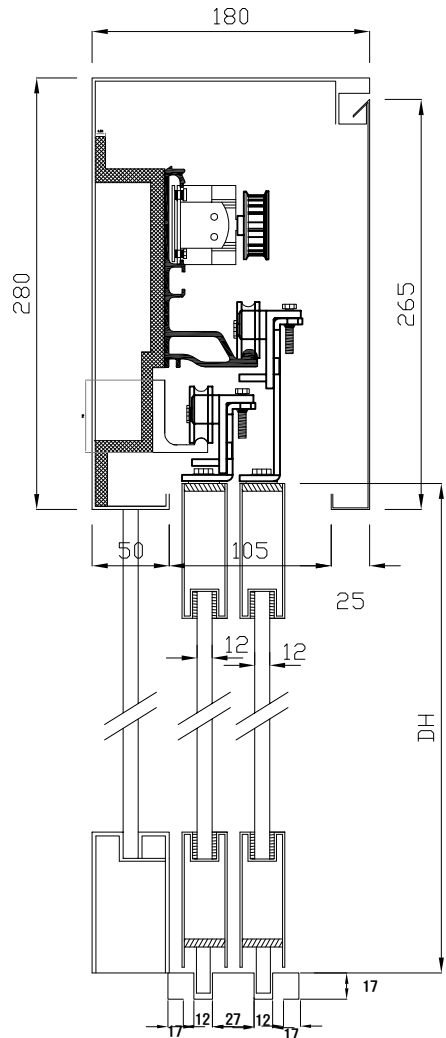

Telecopic double drawing – WS– F400

3 VERTICAL SECTION
SCALE : 1/

UNIT: mm